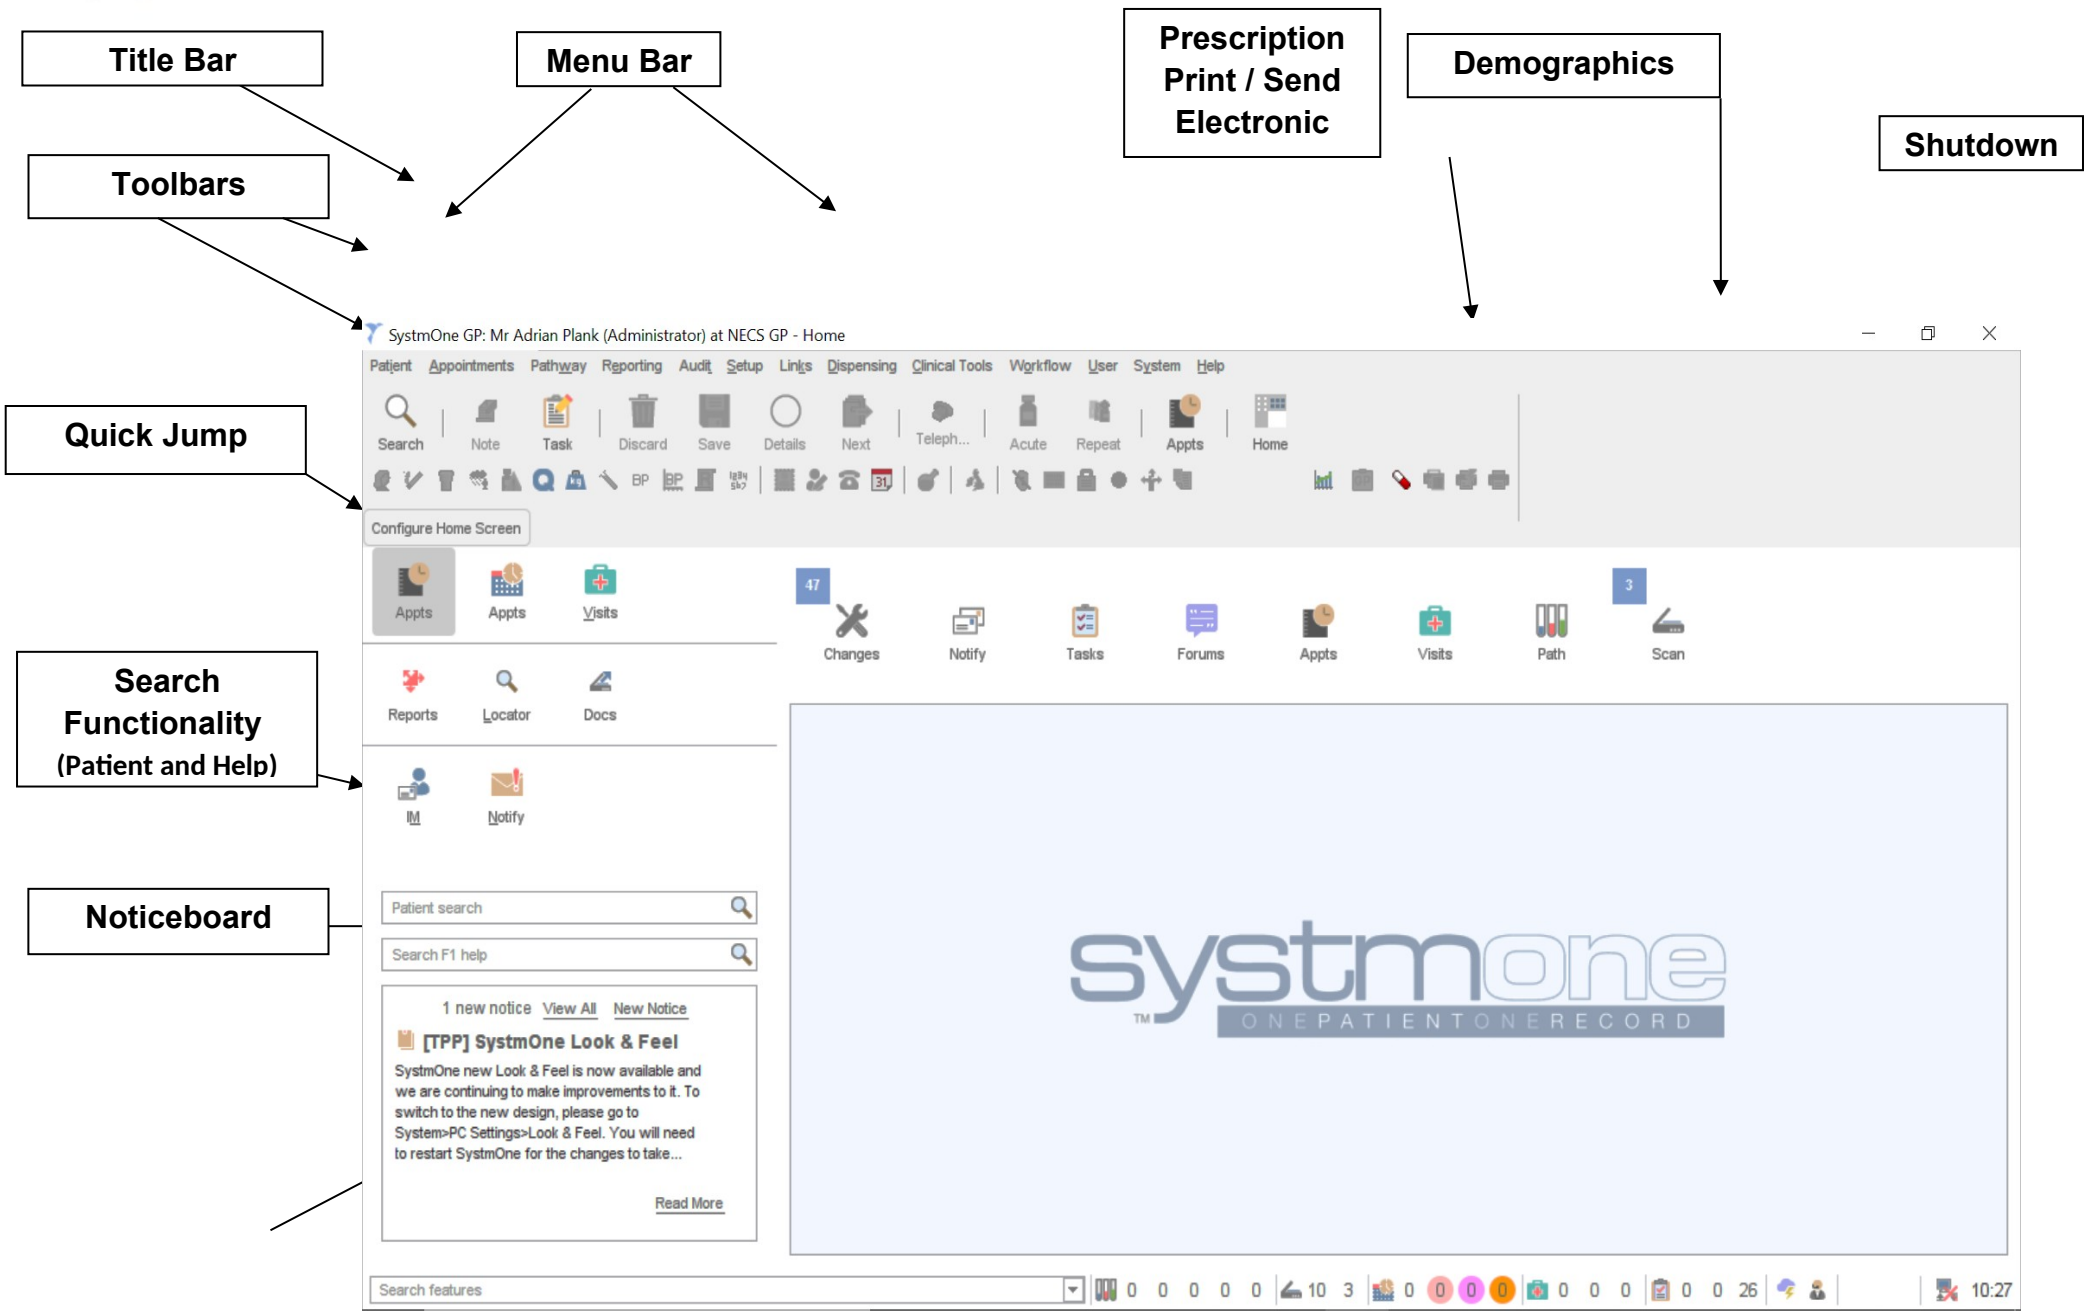

# SystemOne Home Screen

Command Line

North of England  
Commissioning Support Unit

Pathology Results/ Scanning / Appointments/ Visits/E- prescribing/ Tasks

Pathology Results

Appointments

Visits